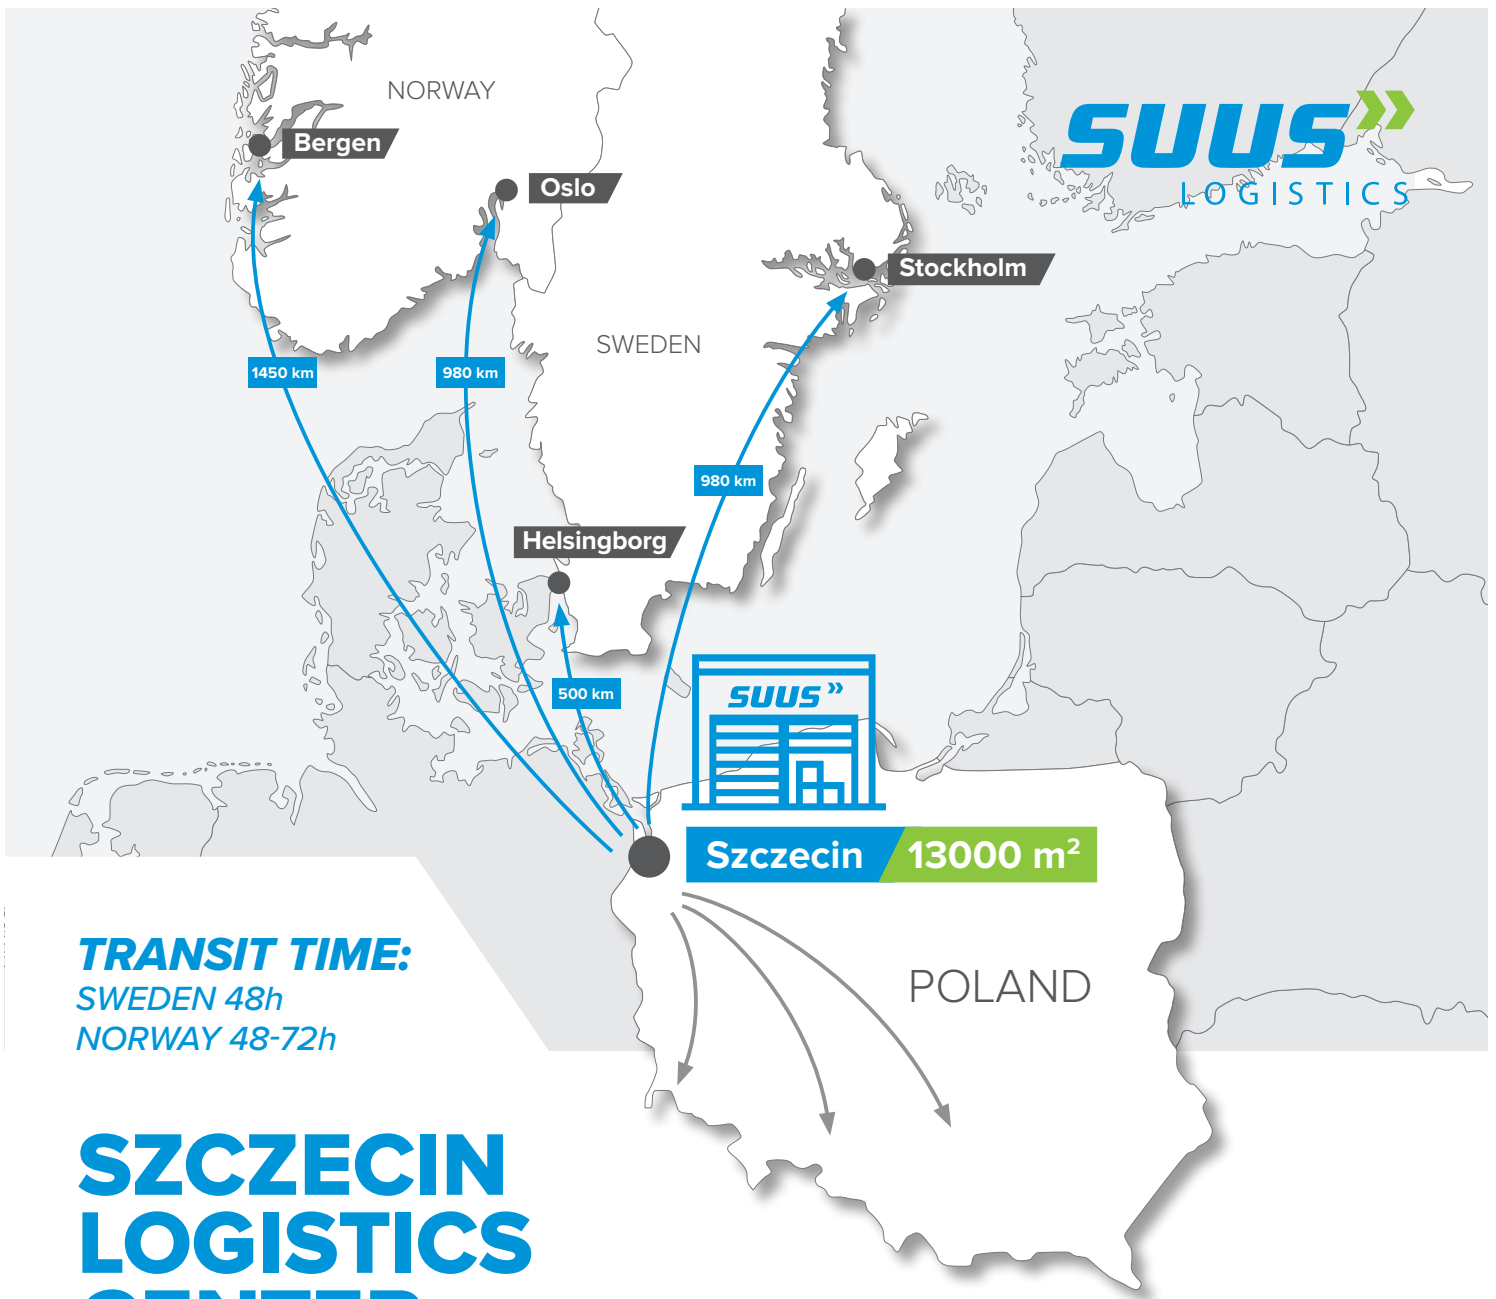

TRANSIT TIME:
 SWEDEN 48h
 NORWAY 48-72h

SZCZECIN LOGISTICS CENTER

OUR WINDOW TO SCANDINAVIA

- » **13,000 m² of operational space** throughout Szczecin including 7,600 pallet places (racks + block storage)
- » Approved places
- » **Value-added services (VAS)** – among others, storage and picking services for customers from the automotive, packaging and power tool industries; with the use of traditional racking and with the use of lift racks
- » Zone for drivers
- » Warehouse awarded the **BREEAM certificate** and additionally equipped with LED lighting and DALI system
- » **Daily trips to Scandinavia**